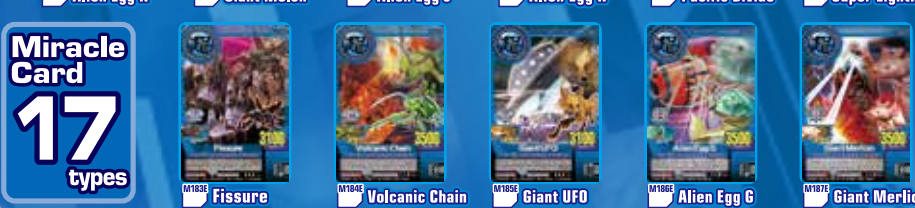

Get a hold of a "Mecha Animal"!

Card list

✓ Check your card!

Animal Card
42
types

Don't miss the Ultra Rare Card "Zangetsu"!

Strong Card
21
types

Miracle Card
17
types

Copy cards are strictly prohibited!

•If you use a copy card, you can't join tournaments. •The game won't read copy cards well and you may not be able to play. Therefore, when playing, make sure to use real cards!

Animal Kaiser Official Website ▶ <http://www.animalkaiser.com/uk/>