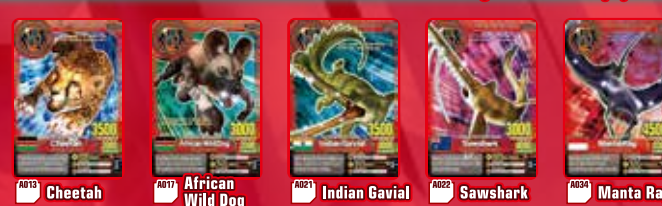

Get a hold of a "Mecha Animal"!

Card list

✓ Check your card!

Animal Card
42
types

Don't miss the Ultra Rare Card "Zangetsu"!

Strong Card
21
types

Miracle Card
17
types

Copy cards are strictly prohibited!

•If you use a copy card, you can't join tournaments. •The game won't read copy cards well and you may not be able to play. Therefore, when playing, make sure to use real cards!

Animal Kaiser Official Website ▶ <http://www.animalkaiser.com/uk/>